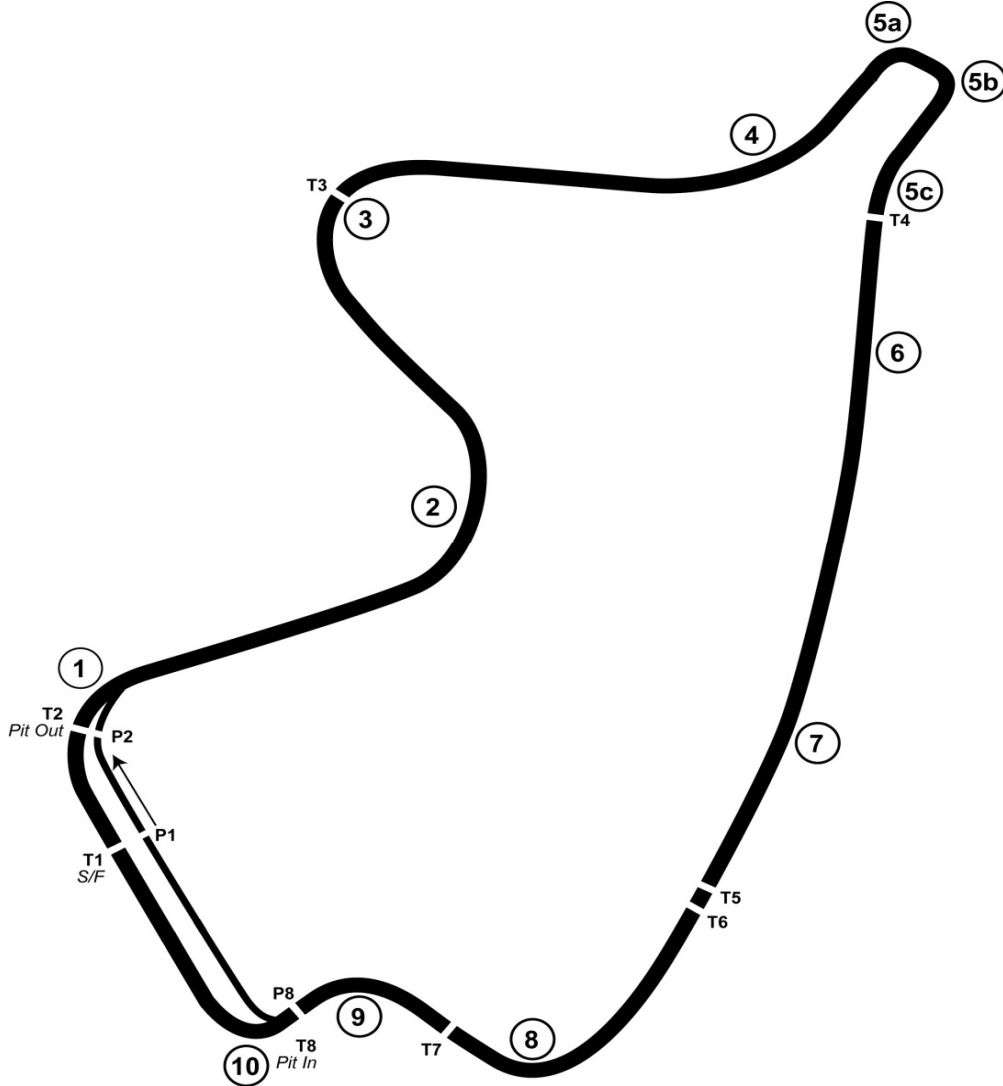

Canadian Tire Motorsport Park

2.459 miles

Bowmanville, Ontario, Canada

2013

Sectors

Section	Entry Timeline			Exit Timeline			Length (Ft,In)	Length (Inches)
S01*	T1	SFT	Start/Finish	T2	POT	Pit Out	529' 6"	6354
S02	T2	POT	Pit Out	T3	IM1		3502' 7"	42031
S03	T3	IM1		T4	IM2		3648' 5"	43781
S04	T4	IM2		T5	SP3		2400' 0"	28800
S05	T5	SP3		T6	IM3		100' 2"	1202
S06	T6	IM3		T7	IM4		1440' 1"	17281
S07*	T7	IM4		T8	PIT	Pit In	578' 11"	6947
S08*	T8	PIT	Pit In	T1	SFT	Start/Finish	783' 9"	9405

Speed Traps

Section	Entry Timeline		Exit Timeline		Length (Ft,In)	Length (Inches)
SP3	T5	SP3	T6	IM3	100' 2"	1202

* Pit In and Start/Finish have moved changing the lengths of S01, S07 & S08